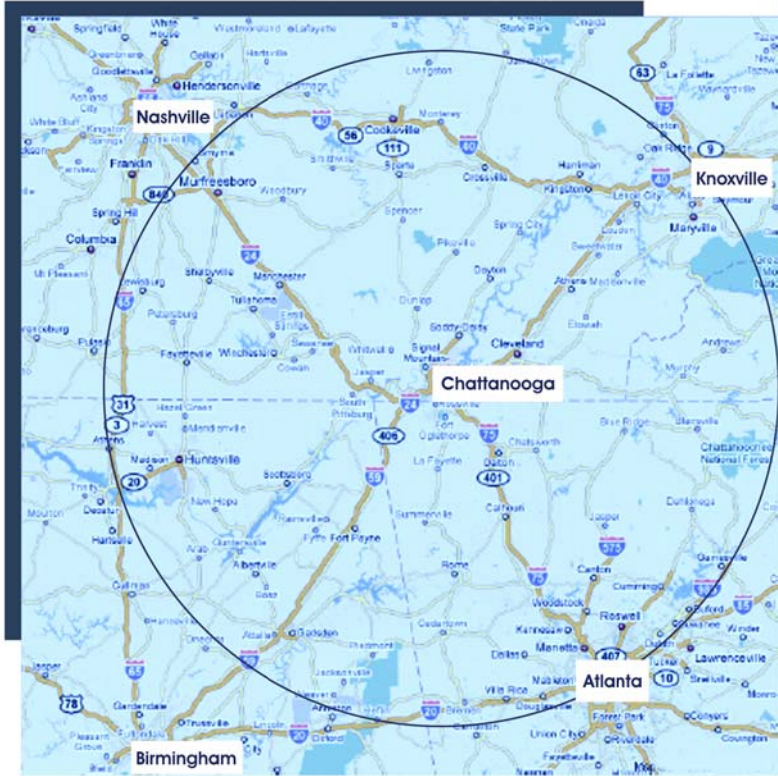

I-24 Nashville

I-75 Knoxville

I-75 Atlanta

### Traffic Count

I-75 North	123,680
I-24 West	96,390
Brainerd Rd.	35,440

### Population

05 miles	129,004
10 miles	293,414
15 miles	380,858

- On Carta Bus Route
- Free Parking
- 24/7 Security
- Food Court with WI-FI

Please Inquire at 423-855-5570  
 pmallchok@eastgatecomplex.com